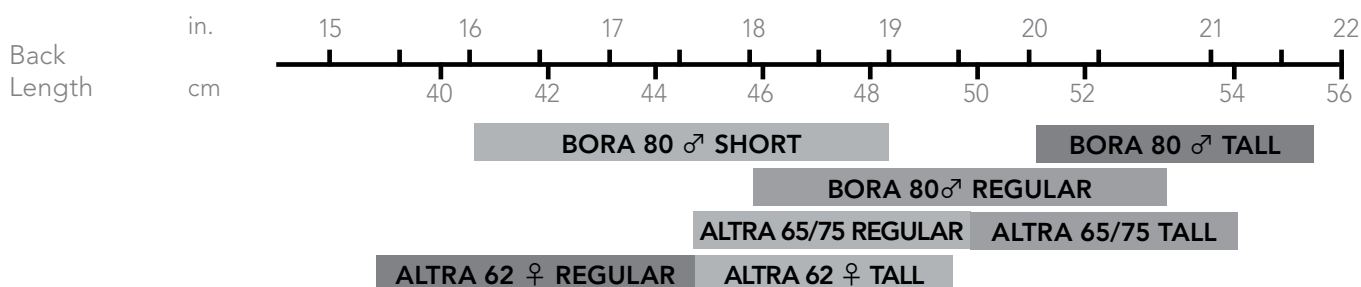

PACK MEASUREMENT CHARTS

NAOS 85, BORA 95, KHAMSIN 50, SILO, MIURA

ARRAKIS 40/50/65, AXIOS, CIERZO 35, SILO 30, MIURA 30/20

BORA 80, ALTRA 62/65/75

HIPBELT SIZING

	Short		Regular		Tall	
	inch	cm	inch	cm	inch	cm
Men's	29 1/2-34 1/2	75-88	32-37	81-94	36-41	91-104
Women's	28 1/2-33 1/2	72-85	31-36	79-91.5	35-40	87.5-101.5